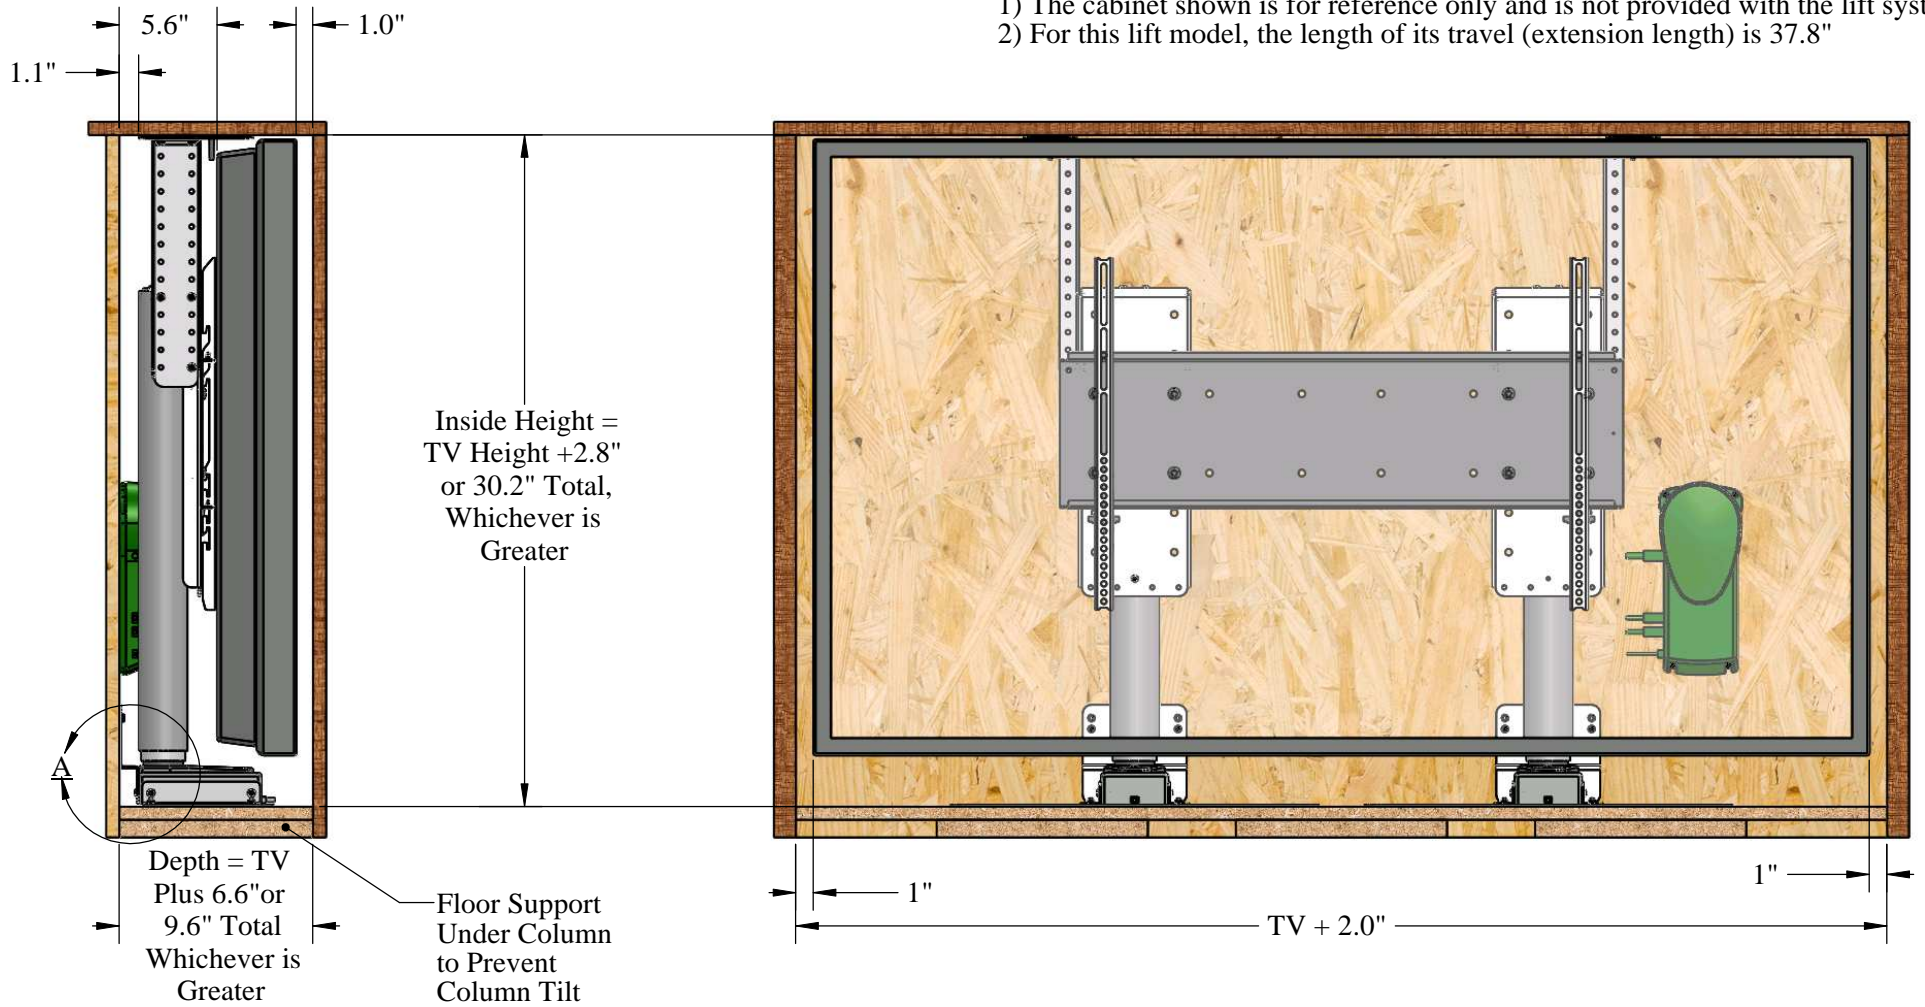

Notes:

- 1) The cabinet shown is for reference only and is not provided with the lift system.
- 2) For this lift model, the length of its travel (extension length) is 37.8"

Depth = TV Plus 6.6" or 9.6" Total Whichever is Greater

Floor Support Under Column to Prevent Column Tilt

Rear Support Bracket

SCALE 1 : 4

Model DL-39 Installation Dimensions: Standard Configuration

© 2011, Nexus 21, Inc. All Rights Reserved

11-14-11