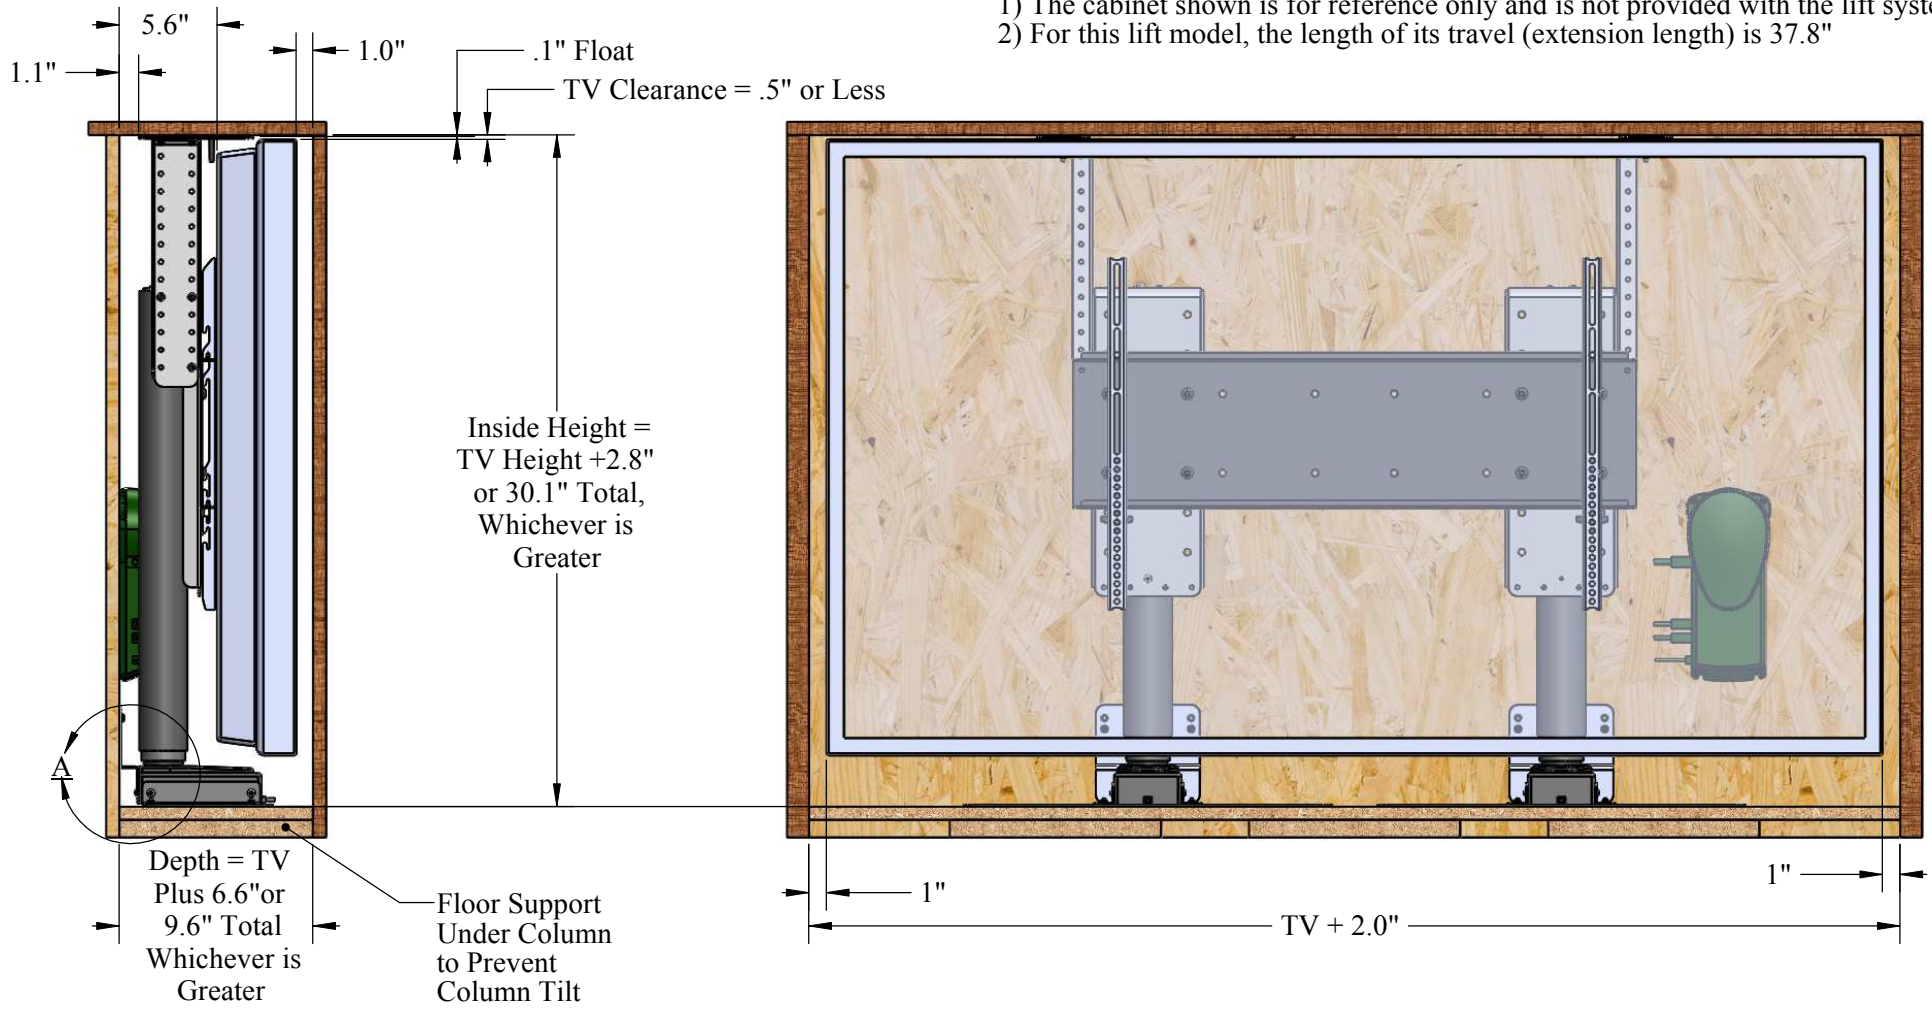

Notes:

- 1) The cabinet shown is for reference only and is not provided with the lift system.
- 2) For this lift model, the length of its travel (extension length) is 37.8"

Rear Support Bracket

Model DL-39 Installation Dimensions: Standard Configuration