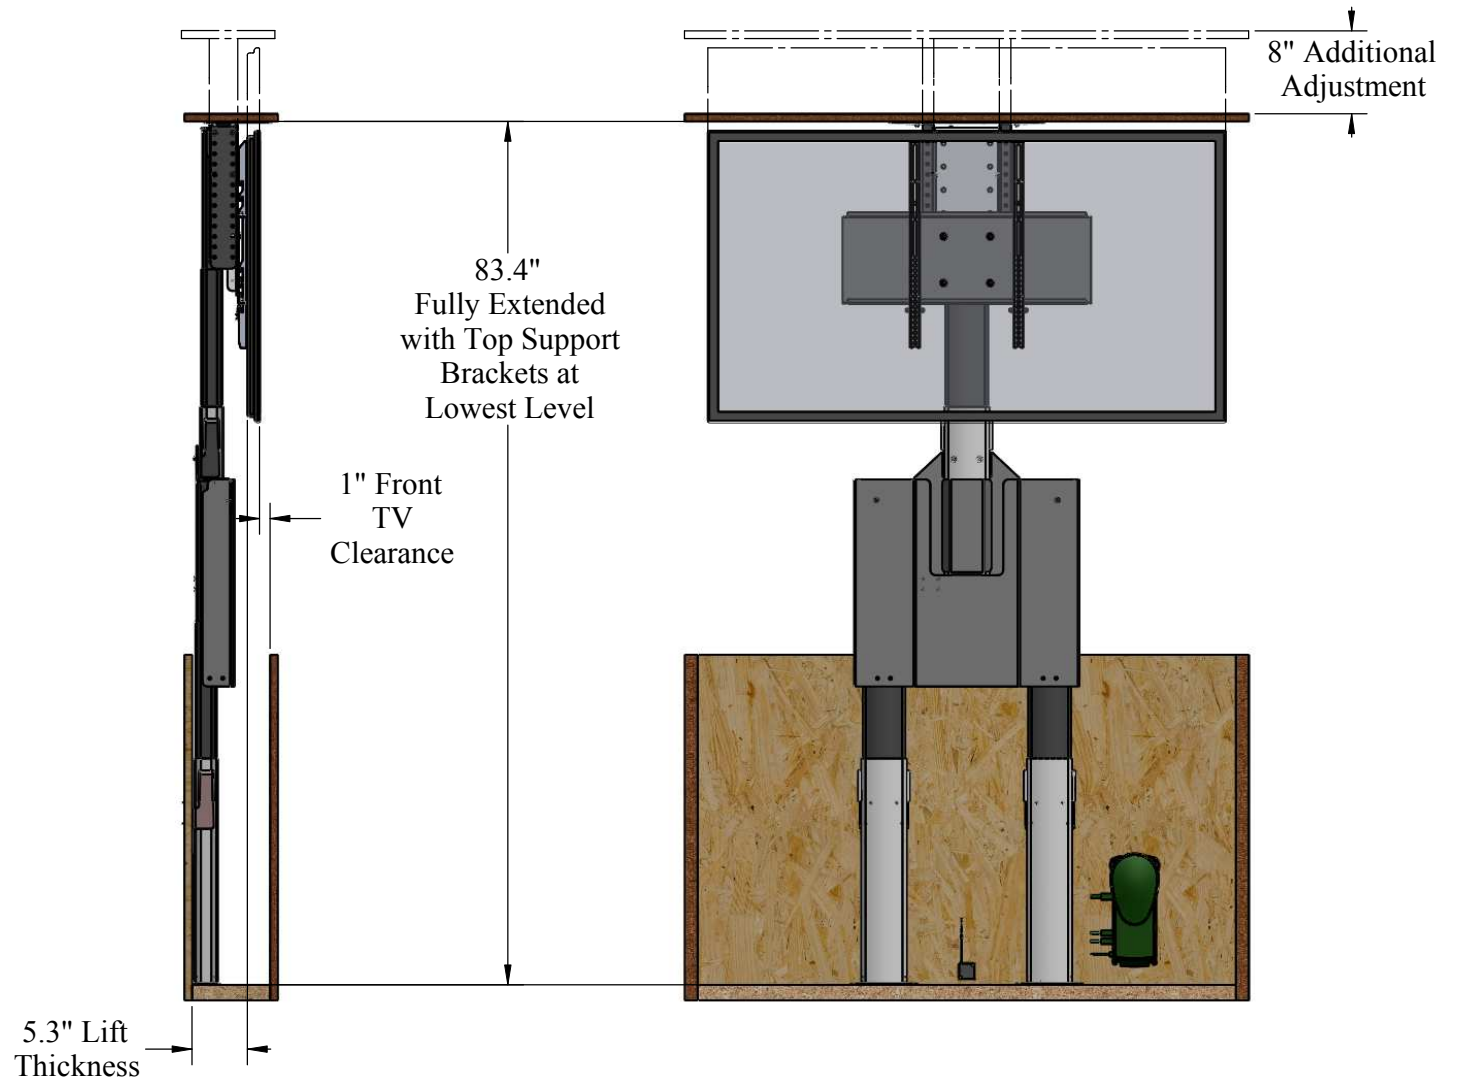

Model L-53
Installation Dimensions:
Standard Configuration

- Notes:
- 1) The cabinet box shown in this diagram is for reference only and is not provided with the lift system.
 - 2) For this lift model, the length of its travel (extension length) is 52.0"